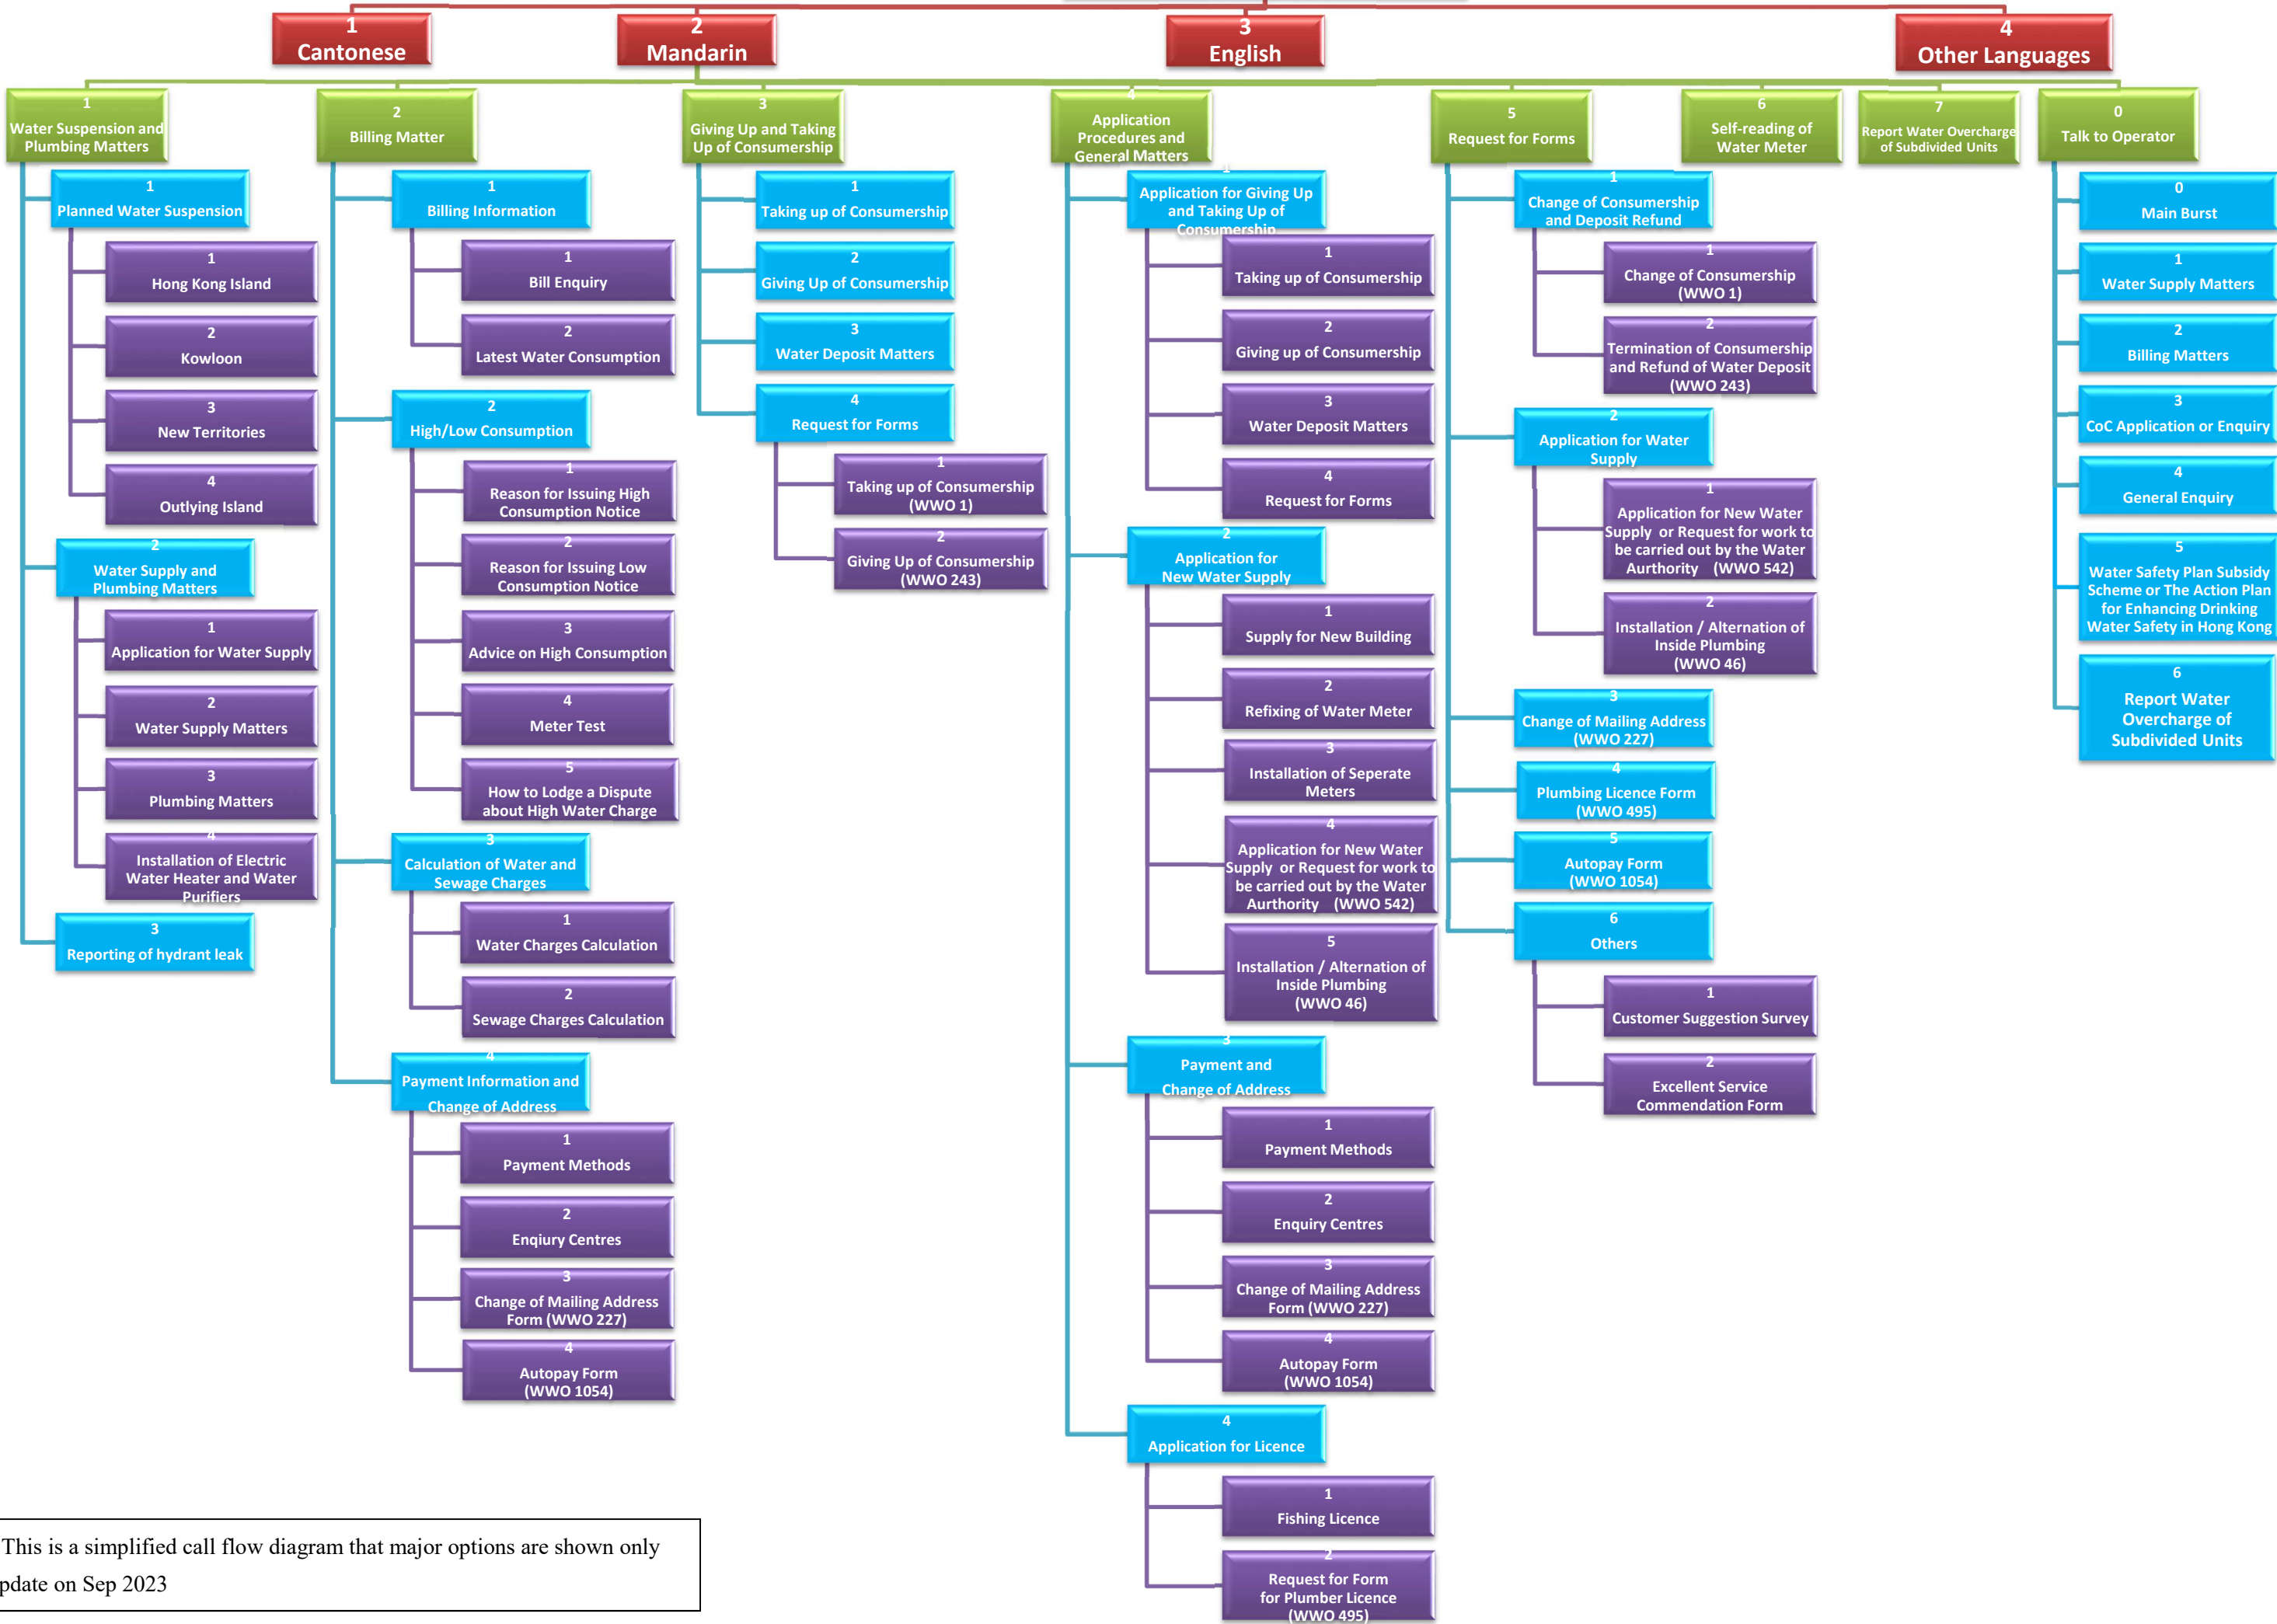

**WSD Hotline  
2824 5000**

PS. This is a simplified call flow diagram that major options are shown only  
\* Update on Sep 2023